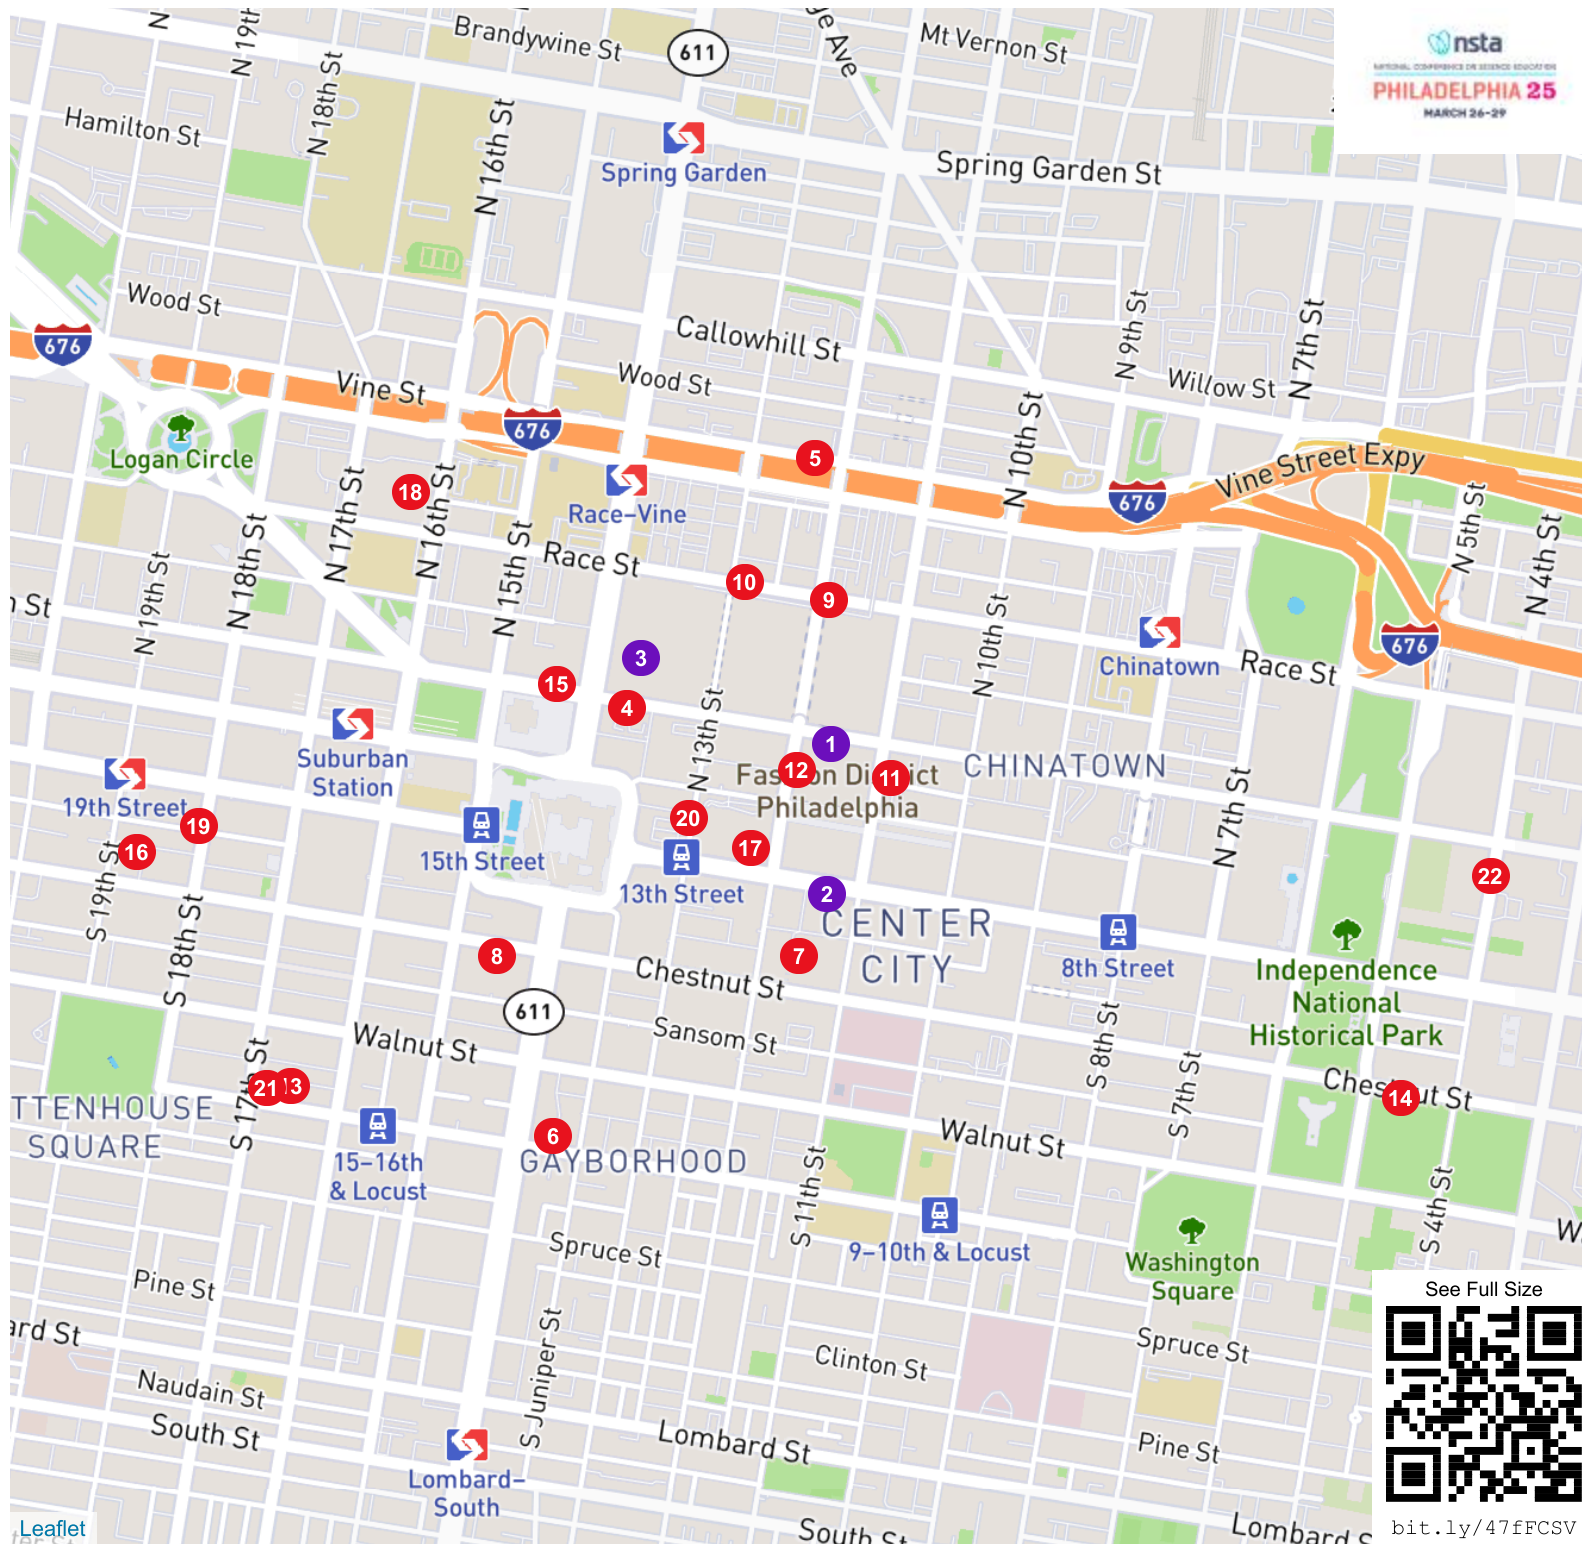

NSTA Hotel Map

Pennsylvania Convention Center Entrances

- 1 Arch Street Entrance
- 2 Market Street Entrance
- 3 Broad Street Entrance

Hotels

- 4 Aloft Philadelphia Downtown
- 5 Best Western
- 6 Cambria Hotel & Suites Philadelphia Downtown
- 7 Canopy by Hilton Philadelphia Center City
- 8 Element Philadelphia
- 9 Four Points
- 10 Hampton by Hilton Convention Center
- 11 Hilton Garden Inn Philadelphia Center City
- 12 Home2 Suites Philadelphia Center City
- 13 Hyatt Centric Center City Philadelphia
- 14 Kimpton Hotel Monaco
- 15 Le Meridien Philadelphia
- 16 Motto by Hilton Philadelphia Rittenhouse Square
- 17 Philadelphia Marriott Downtown
- 18 Sheraton Philadelphia Downtown
- 19 Sonesta Hotel Philadelphia
- 20 The Notary Hotel, Philadelphia, Autograph Collection
- 21 The Warwick Hotel Rittenhouse Square
- 22 Wyndham

See Full Size

bit.ly/47fFCSV